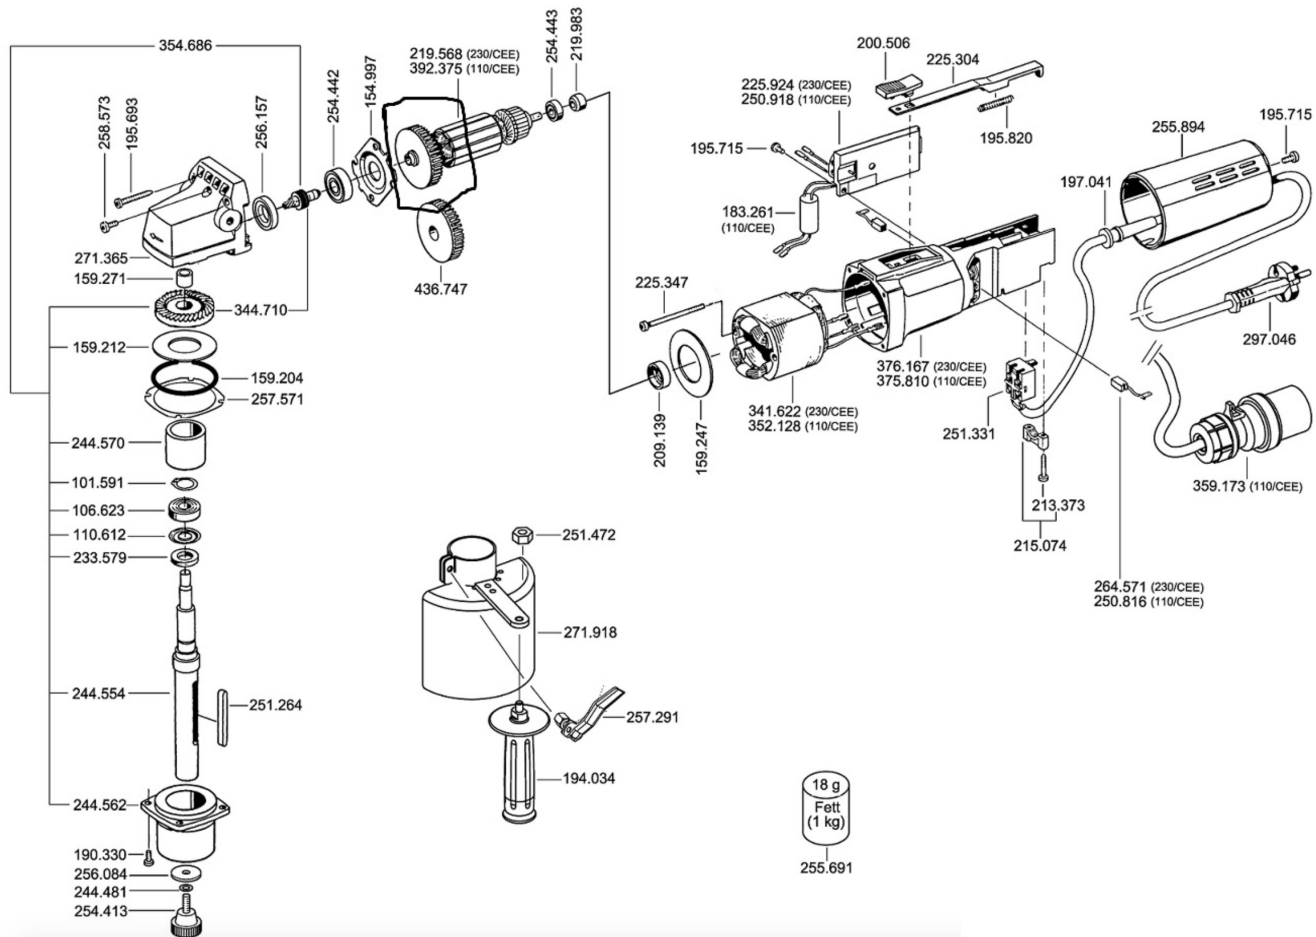

# EXPLODED VIEW

**RAIDER<sup>®</sup>**  
**Pro**

# SPARE PARTS LIST

---

101591 RING X SK 2902	225924 ELECTRONIC DATA VR (251845)
106623 BEARING 6002 2RS	233579 FELT PARAGRASSO
110612 RING	244481 WASHER - 6MM L 1503 VR
154997 FLANGE SEAL BEARING	244554 EXTENDED SHAFT X LP 1503 VR
159204 SPACER RUBBER X MINISM.	244562 HEAD COVER LP1503 VR
159212 HEAD NUT	244570 CYLINDER LKE 1503
159247 DISCO PARA FAN	251264 PARALLEL WOODROOF, PASS- 6X6X90 DIN 6885
159271 BEARING ROLLERS HEAD MINIS	251331 UNIVERSAL SWITCH
183261 CAPACITOR	251472 MUTTER M 8 DIN 934 VERZINKT
190330 SCREW DIN 912 M 4 X 14	254413 KNOB MALE M 6 X 14
194034 GS-K M8	254442 BEARING 6000 2 RSD
195693 SCREW LK 604 4X30	254443 BEARING 607 2 RSD
195715 SCREW LK 604 4X12	255894 BACK COVER
195820 SPRING SWITCH MINISMER.	256084 DISC
197041 SHEATH CABLE 8,3MM	256157 UNIVERSAL FELT
200506 BUTTON BREAK. (EX 211451)	256285 SANDING SLEEVE D.90x100 mm GRIT 60 PKG 5
209139 RING L 1109	256286 SANDING SLEEVE D.90x100 mm GRIT 100 PKG 5
213373 SCREW KT, KT 4 X 20/9	256415 RUBBER AIR ROLLER D.90X100MM
215074 BOOT C / SCREW X MINISMER.	257291 LEVER HEADSET X LP 1503 VR
219568 ARMATURE 1506/1503 VR / 1509 FR	257571 SPACERS THICKNESS 0.2
219983 DIODE MAGNETIC	258573 INSIDE SCREW LK604 (EX 251851)
225304 AUCTION X SWITCH L 09/06/1503	264571 BRUSHES K 53
225347 SCREW	271365 GEAR BOX
225924 ELECTRONIC DATA VR (251845)	271918 HEADSET LP 1503 VR
233579 FELT PARAGRASSO	297046 CABLE COMPLETE H05RNF 2X1X4M
244481 WASHER - 6MM L 1503 VR	341622 STATOR L1503 / L1506VR EX292591
244554 EXTENDED SHAFT X LP 1503 VR	344710 BEVEL GEAR + CROWN GEAR 1503 -KH
244562 HEAD COVER LP1503 VR	354686 KIT GEARBOX
244570 CYLINDER LKE 1503	376167 MOTOR BODY
251264 PARALLEL WOODROOF, PASS- 6X6X90	436747 FAN